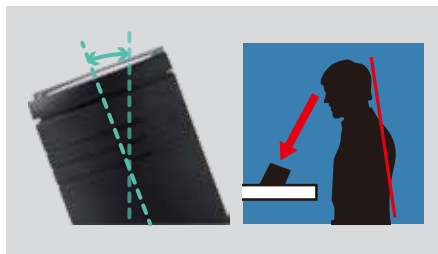

**Broad and inclined LED lens for the best read.**

**Perfect focus wide lens**

Perfect reading tool for covering the text and getting a clear image.

**Inclined lens**

Ergonomic design with inclined lens for extra comfort.

**USB rechargeable**

Save on batteries with the USB recharge function.

**Specs**

Material	ABS/ PMMA lens
Battery	Lithium polymer 180mAh; About 5h
Recharge	MicroUSB/DC5V<2A; About 2h
Size	115*60*75mm
Weight	About 106g
Lens size	87*47mm
Light	White LED*4
Magnification	About 2.0x
Auto-Off	After 10min